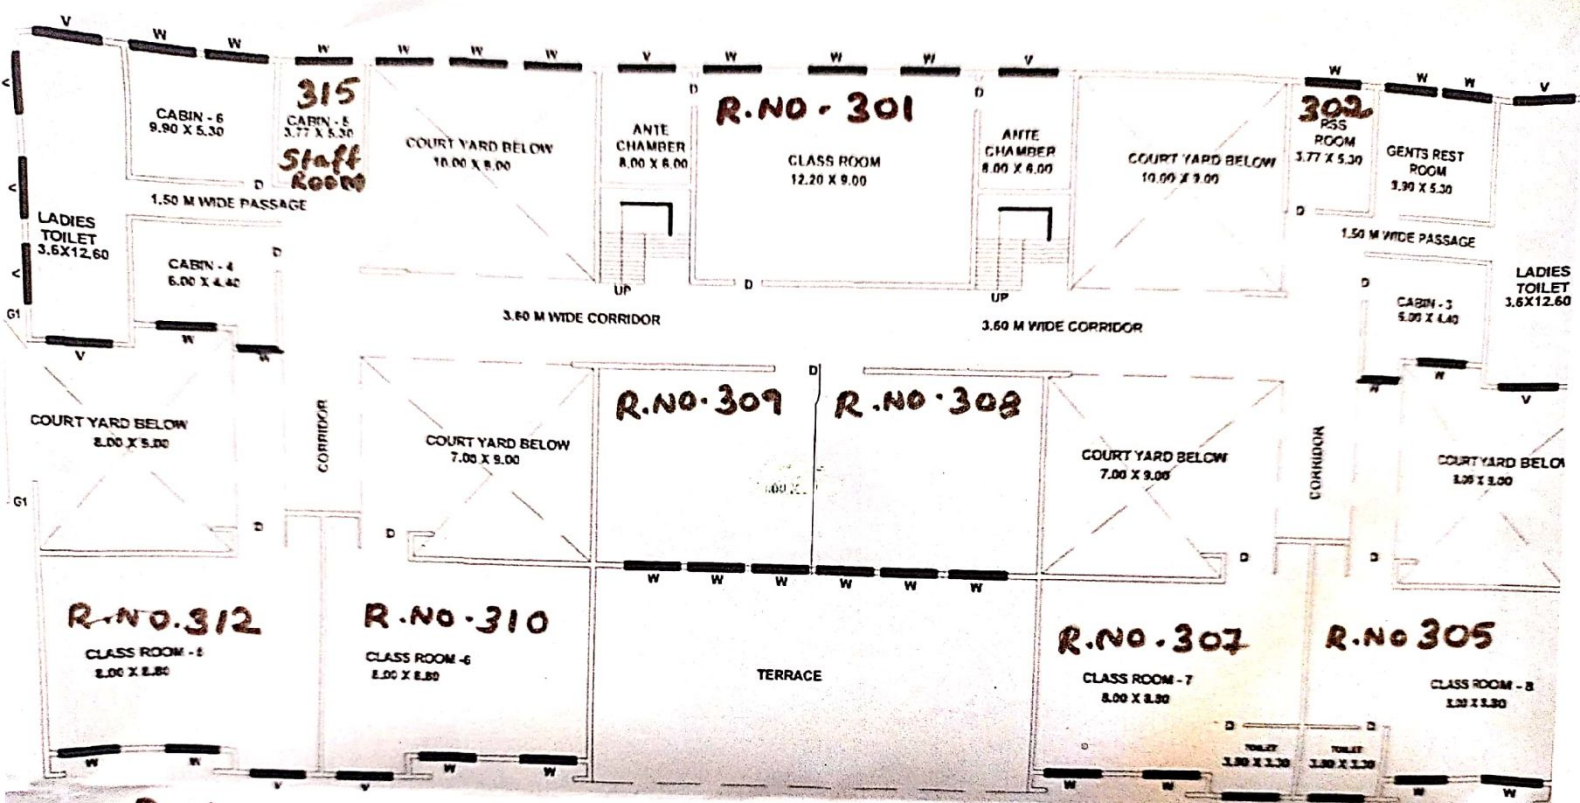

- R.N - 301
- R.N - 302
- R.N - 305
- R.N - 307
- R.N - 308
- R.N - 309
- R.N - 310
- R.N - 312

PLAN OF THIRD FLOOR

[Signature]
PRINCIPAL
Sri Siddhartha First Grade College
TUMAKURU - 572 105.

PARAPET WALL