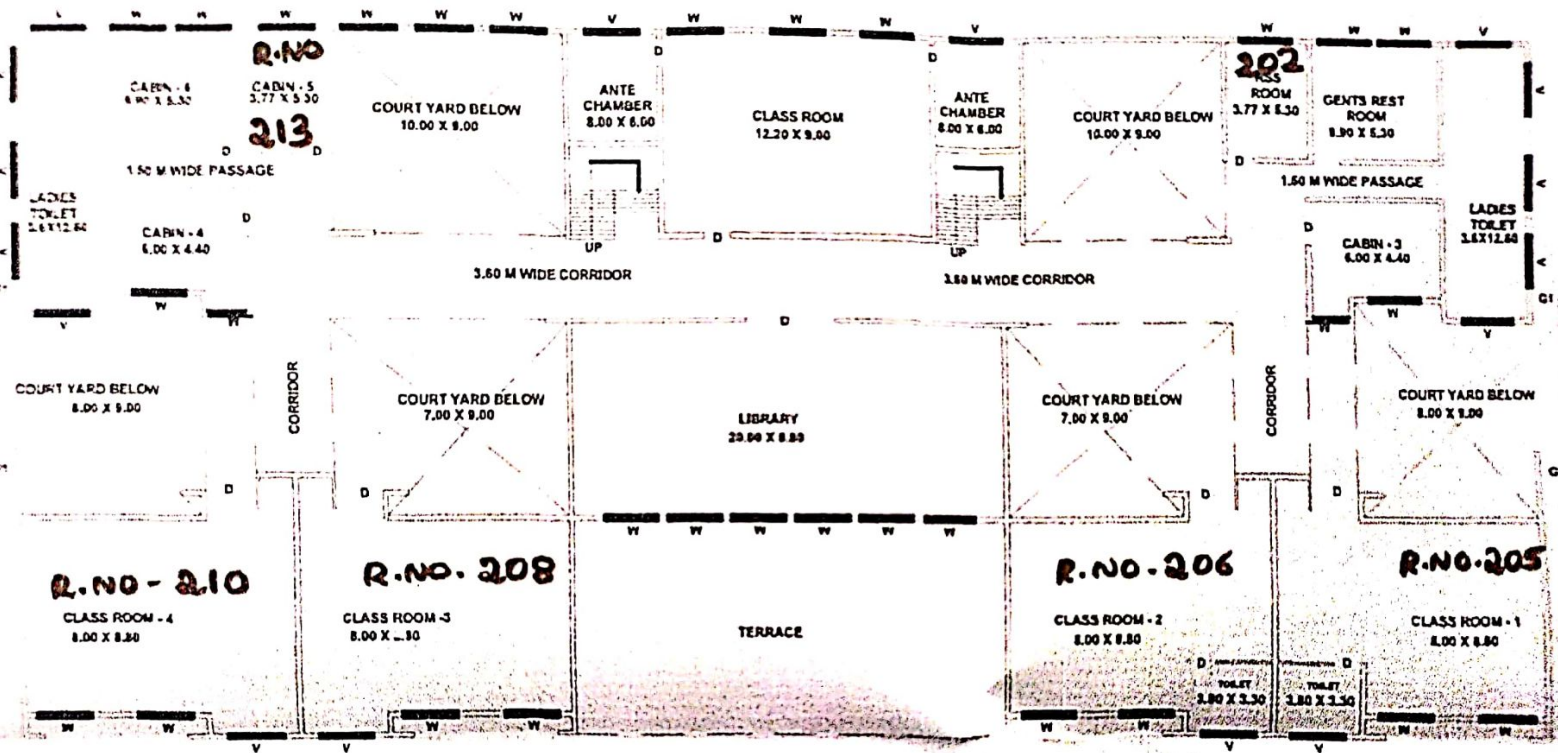

- ROOM NO - 202
- ROOM NO - 205
- ROOM NO - 206
- ROOM NO - 208
- ROOM NO - 210
- ROOM NO - 213

PLAN OF SECOND FLOOR

[Signature]
PRINCIPAL
Sri Siddhartha First Grade College
TUMAKURU - 572 105.