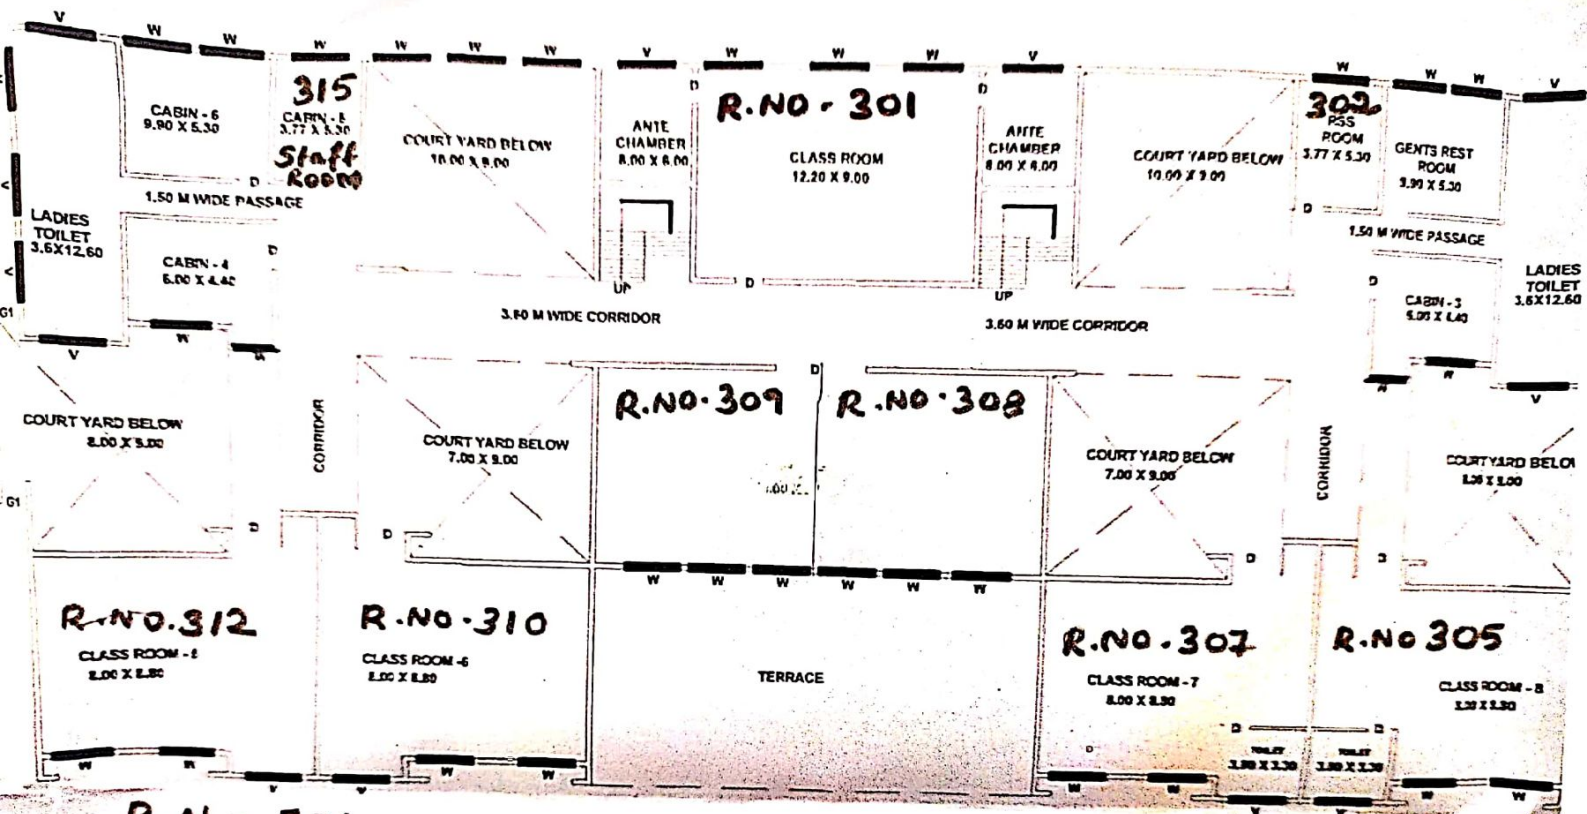

- R.N - 301
- R.N - 302
- R.N - 305
- R.N - 307
- R.N - 308
- R.N - 309
- R.N - 310
- R.N - 312

PLAN OF THIRD FLOOR

[Signature]
PRINCIPAL
Sri Siddhartha First Grade College
TUMAKURU - 572 105.

PARAPET WALL