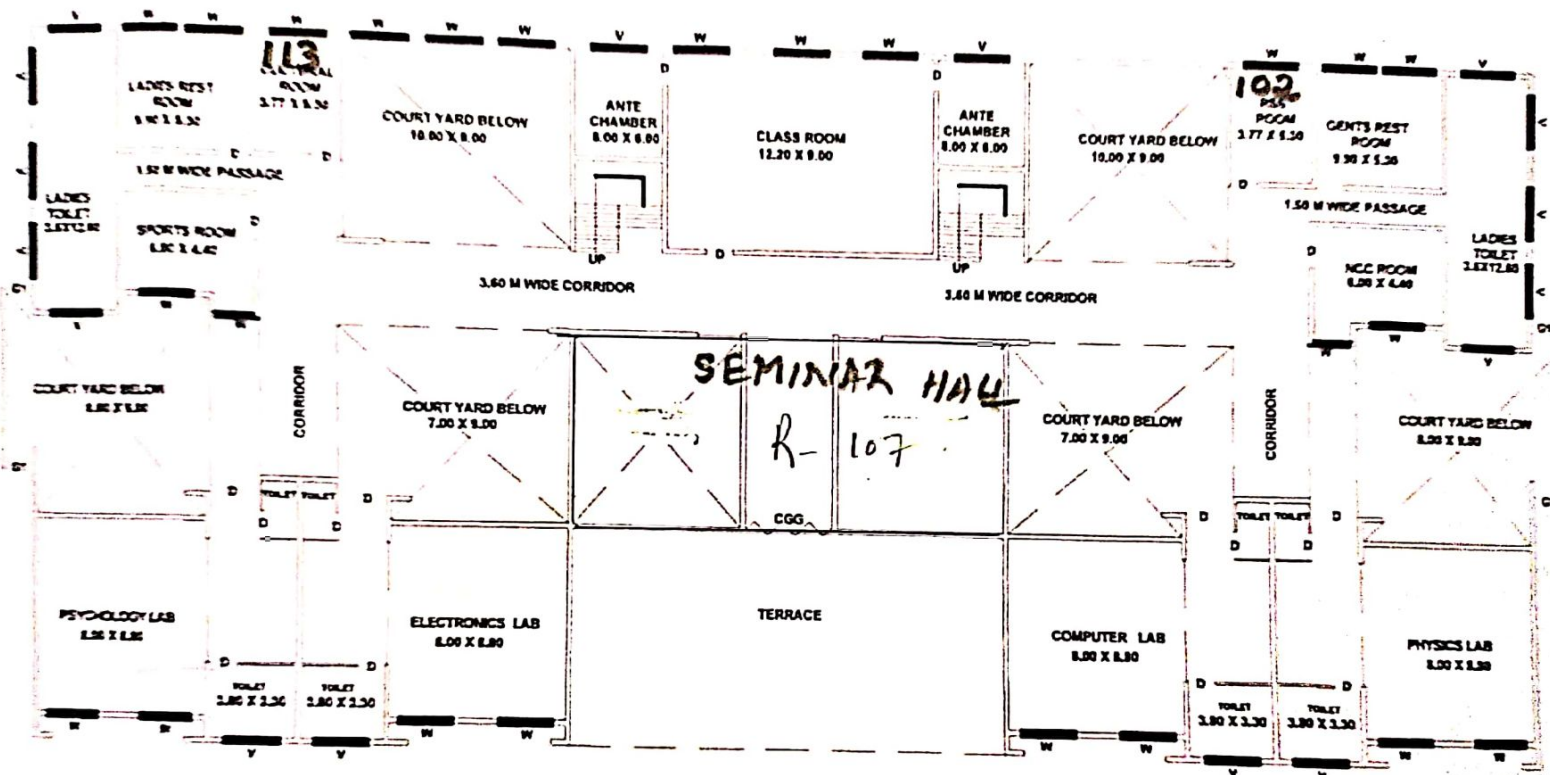

ROOM NUM - 102,
ROOM NO - 113.

[Signature]
PRINCIPAL
Sri Siddhartha First Grade College
TUMAKURU - 572 105.

PLAN OF FIRST FLOOR