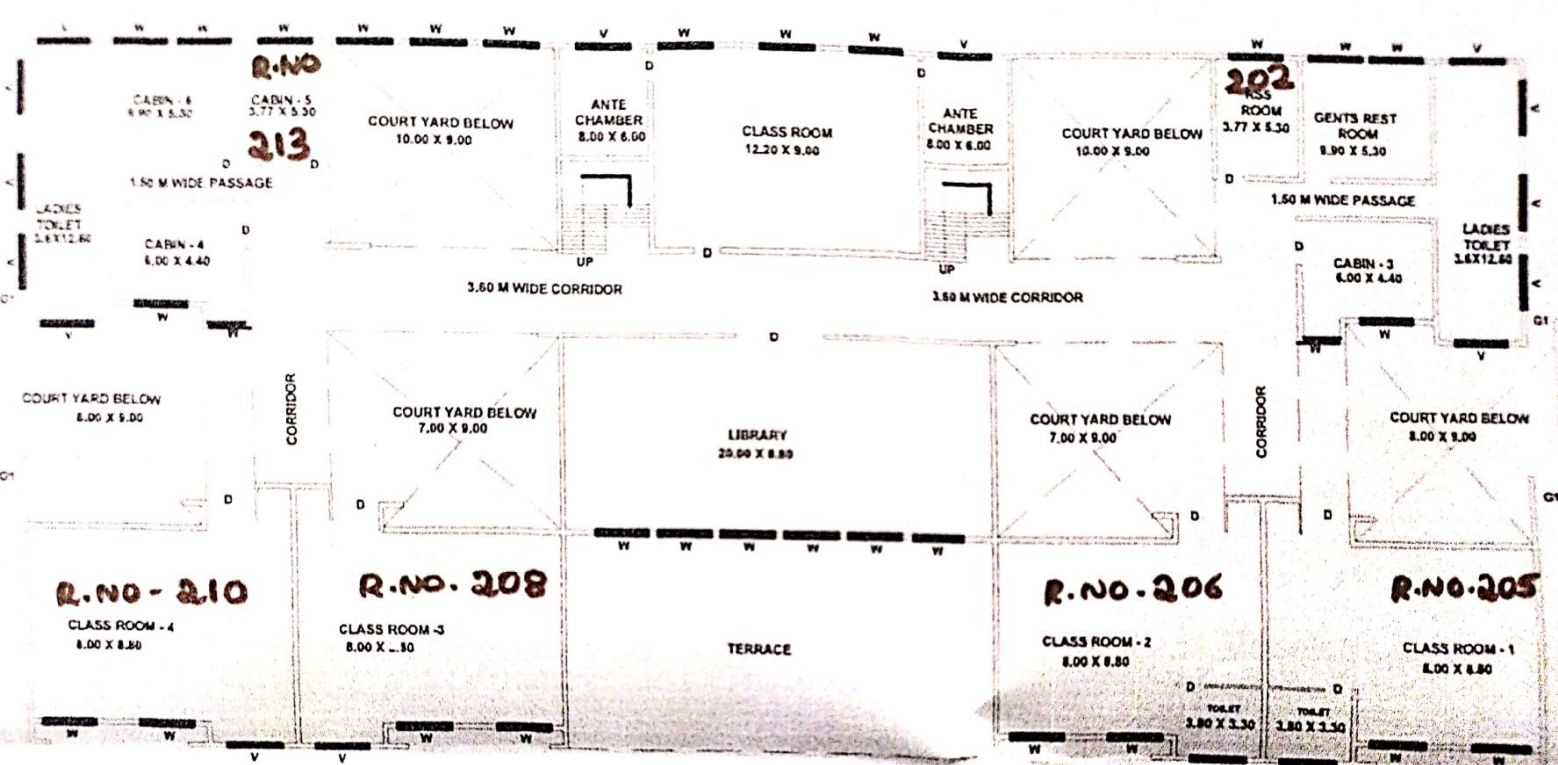

SRI SIDDHARTHA FIRST GRADE COLLEGE, TUMKUR.

CLASS ROOMS AVAILABLE

①
4.1.3

PLAN OF GROUND FLOOR

ROOM NUM- 102,
 ROOM NO - 113.

[Signature]
PRINCIPAL
 Sri Siddhartha First Grade College
 TUMAKURU - 572 105.

PLAN OF FIRST FLOOR